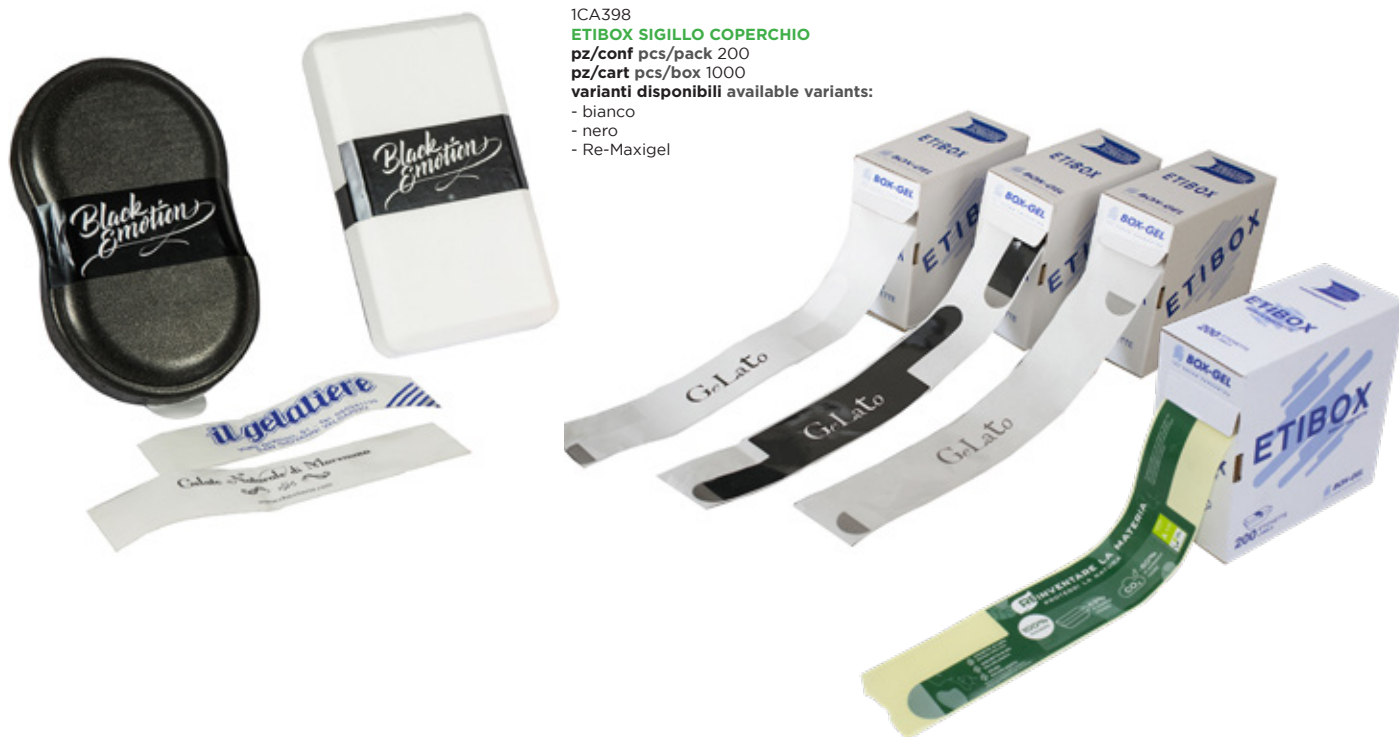

1CP382
EASYGEL 750 gr. NOIR
EPS BOX
peso weight 750 gr -
capacità capacity 1000 cc -
pz/conf pcs/pack 20
pz/cart pcs/box 60

1CP384
EASYGEL 1000 gr. NOIR
EPS BOX
peso weight 1000 gr -
capacità capacity 1500 cc -
pz/conf pcs/pack 20
pz/cart pcs/box 60

Termoscatole SMARTGEL

1CP483
SMARTGEL 500 gr. EPS
BOX TERMICO
peso weight 500 gr -
pz/conf pcs/pack 120

1CP485
SMARTGEL 750 gr. EPS
BOX TERMICO
peso weight 750 gr -
pz/conf pcs/pack 90

1CP487
SMARTGEL 1000 gr. EPS
BOX TERMICO
peso weight 1000 gr -
pz/conf pcs/pack 90

1CP488
SMARTGEL 1500 gr. EPS
BOX TERMICO
peso weight 1500 gr -
pz/conf pcs/pack 52

ETIBOX SIGILLO

per coperchio termoscatole

ADHESIVE STICKER AS THERMO BOXES SEAL

1CA398
ETIBOX SIGILLO COPERCHIO
 pz/conf pcs/pack 200
 pz/cart pcs/box 1000
 varianti disponibili available variants:
 - bianco
 - nero
 - Re-Maxigel